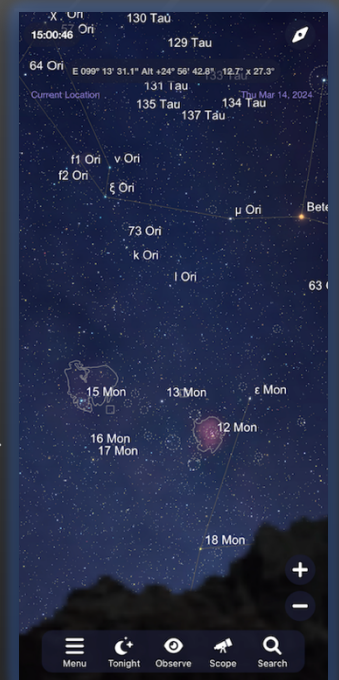

Your journey into the cosmos is now at your fingertips!

Learn more at: smarteypiece.com

Actual view

Stacked & processed Images taken from SmartEye

Powered by
SkySafari

*NYX88 Mount and Telescope are not included with SmartEye

Technical details:

- ✓ M54 thread compatible with standard 2-inch nosepiece adapter (included).
- ✓ Sony IMX533 Color CMOS sensor, offering high-resolution imaging capabilities.
- ✓ Thermoelectric Cooling (TEC) unit, achieving cooling down to 30°C below ambient temperature.
- ✓ Ultra High Definition Display for crisp and clear visualization of objects.
- ✓ Wide 90° field of view, providing expansive coverage for detailed observation.
- ✓ Diopter adjustment range from +1D to -5D, catering to various visual acuity needs.
- ✓ Dual-band WiFi support (2.4 GHz and 5 GHz 802.11 b/g/n/ac).
- ✓ Bluetooth 5 with Bluetooth Low Energy (BLE) support.
- ✓ Integrated SD Card Reader for convenient local storage of captured images.
- ✓ USB-C Power-in port for versatile power supply options.