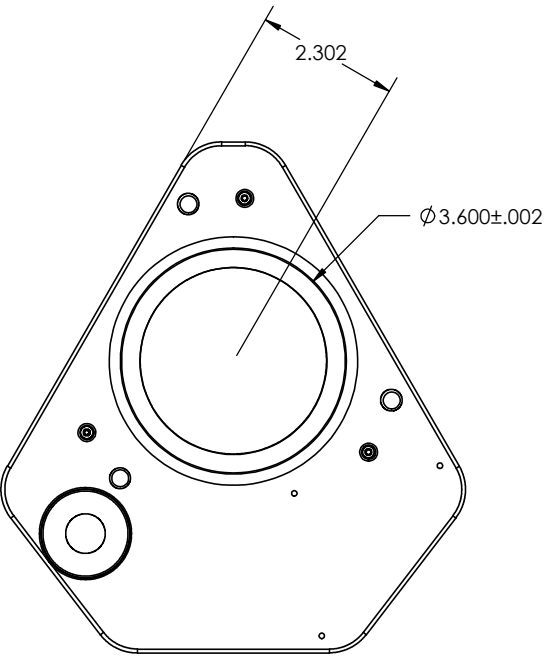

8 7 6 5 4 3 2 1

D  
C  
B  
A

D  
C  
B  
A

TELESCOPE SIDE

50.45mm AT MIDPOINT

CAMERA SIDE

Weight: tbd

8 7 6 5 4 3 2 1

UNLESS OTHERWISE SPECIFIED: DIMENSIONS ARE IN INCHES TWO PLACE DECIMAL ±.007 THREE PLACE DECIMAL ±.003	DRAWN	NAME	DATE	<b>Optec Inc.</b>
	CHECKED	LD	2/9/24	
	ENG APPR.			
	MFG APPR.			
	Q.A.			
MATERIAL	N/A			TITLE:
FINISH	SEE NOTES			HERCULES
DO NOT SCALE DRAWING	HERCULES			SIZE <b>B</b>
				DWG. NO.
				SCALE: 1:2
				WEIGHT:
				SHEET 1 OF 1