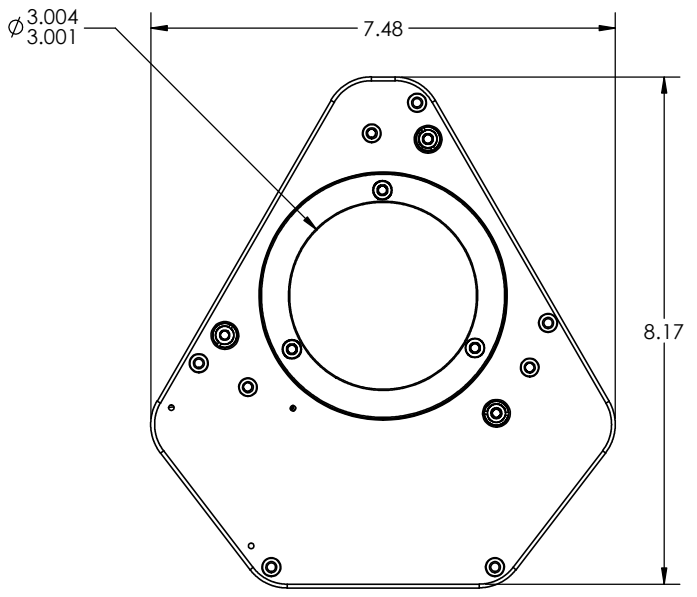

8 7 6 5 4 3 2 1

D  
C  
B  
A

D  
C  
B  
A

TELESCOPE SIDE

50.45mm AT MIDPOINT

CAMERA SIDE

Weight: tbd

8 7 6 5 4 3 2 1

UNLESS OTHERWISE SPECIFIED: DIMENSIONS ARE IN INCHES TWO PLACE DECIMAL ±.007 THREE PLACE DECIMAL ±.003	DRAWN	NAME	DATE	<b>Optec Inc.</b>
	CHECKED	LD	2/9/24	
	ENG APPR.			
	MFG APPR.			
	Q.A.			
MATERIAL	N/A			TITLE:
FINISH	SEE NOTES			HERCULES
DO NOT SCALE DRAWING	HERCULES			SIZE <b>B</b>
				DWG. NO.
				SCALE: 1:2
				WEIGHT:
				SHEET 1 OF 1