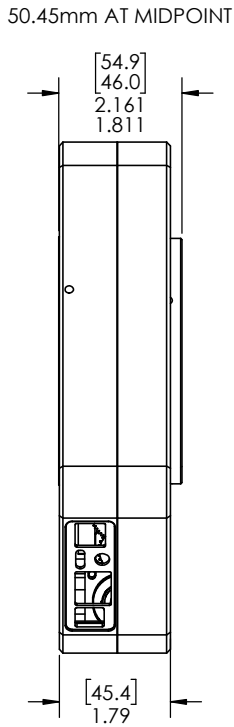

8 7 6 5 4 3 2 1

D  
C  
B  
A

D  
C  
B  
A

TELESCOPE SIDE

50.45mm AT MIDPOINT

CAMERA SIDE

Weight: tbd

8 7 6 5 4 3 2 1

UNLESS OTHERWISE SPECIFIED: DIMENSIONS ARE IN INCHES TWO PLACE DECIMAL ±.007 THREE PLACE DECIMAL ±.003	DRAWN	NAME	DATE	<b>Optec Inc.</b>
	CHECKED	LD	2/9/24	
	ENG APPR.			
	MFG APPR.			
	Q.A.			
MATERIAL	N/A			TITLE:
FINISH	SEE NOTES			HERCULES
DO NOT SCALE DRAWING	HERCULES			SIZE <b>B</b>
				DWG. NO.
				SCALE: 1:2
				WEIGHT:
				SHEET 1 OF 1